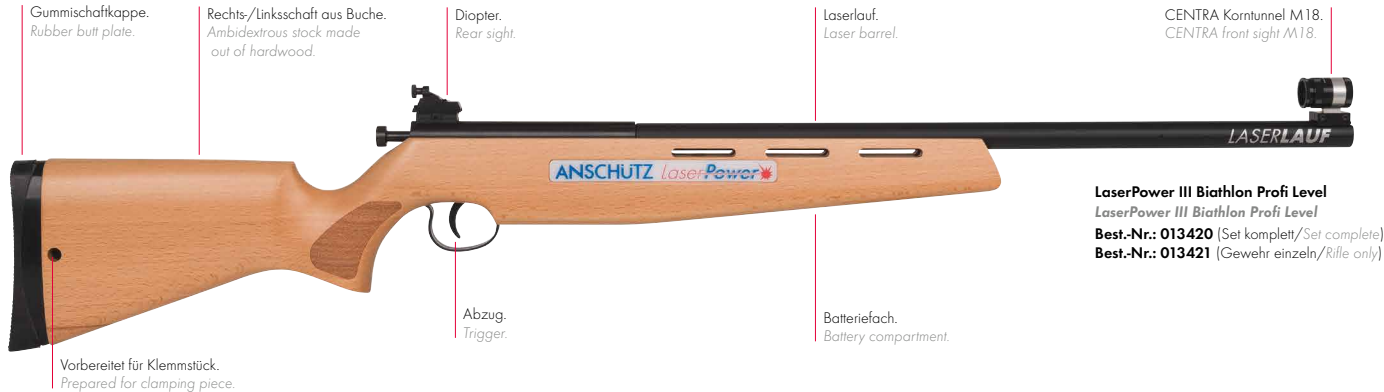

ANSCHÜTZ

EINFACH EINS WERDEN!

LaserPower III Biathlon Profi Level
LaserPower III Biathlon Profi Level
Best.-Nr.: 013420 (Set komplett/Set complete)
Best.-Nr.: 013421 (Gewehr einzeln/Rifle only)