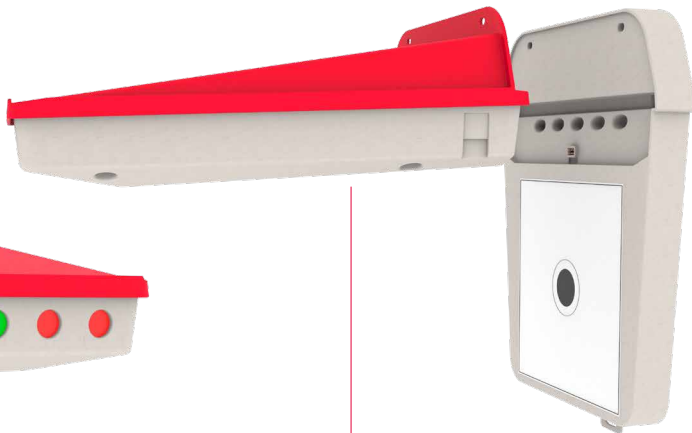

ANSCHÜTZ Laser Präzisionsziel - 2 in 1
ANSCHÜTZ Laser Precision Target - 2 in 1