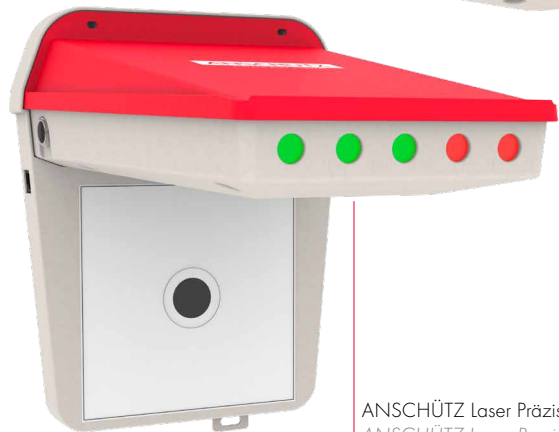

ANSCHÜTZ Laser Präzisionsziel
ANSCHÜTZ Laser Precision Target