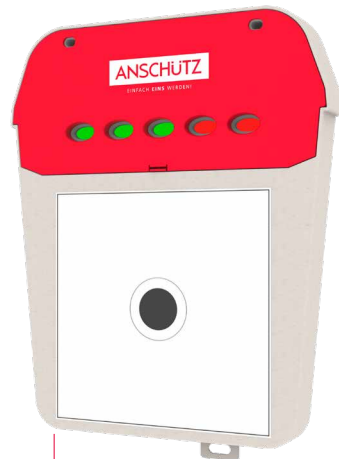

ANSCHÜTZ

EINFACH EINS WERDEN!

Hit & Miss Laser Präzisionsziel
Hit & Miss Laser Precision Target